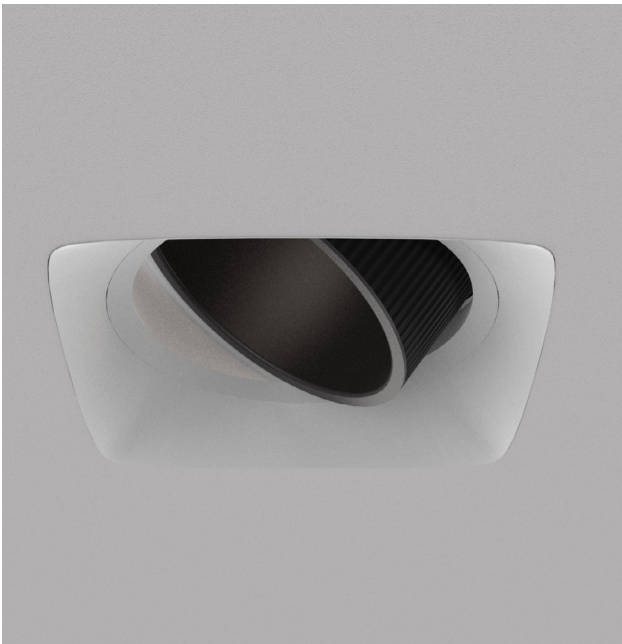

Ara Medium 84

Ara Medium Adjustable Square (Trimless)
DL-00008
115mm x 115mm x 128mm

LIGHT FORMS

Down/Spotlights

Specification

Recessed

Features

- Up to 2040 lumens
- Up to 108lm/W
- 355° Rotation, 35° Tilt
- CRI97 R95 COB options available
- Binning < 2 step Macadam on all fixed white options
- Available in tuneable white
- Combined lens and reflector construction providing <15UGR at 50° cutoff
- Acrylic softening lens for smooth edges and even colour mixing for tunable white
- Large range of power options
- Hi-grade extruded aluminium heatsink
- Suitable for use in 50°C ambient temperatures at 20W and lower
- Engine IP54
- Cutout 115mm x 115mm
- Available with a range of bezel colours and reflector finishes as standard.
- 0-100% dimmable.

Photometry and additional documentation at:
[LightForms.com/products/spot/Ara Medium 84/](https://LightForms.com/products/spot/Ara%20Medium%2084/)