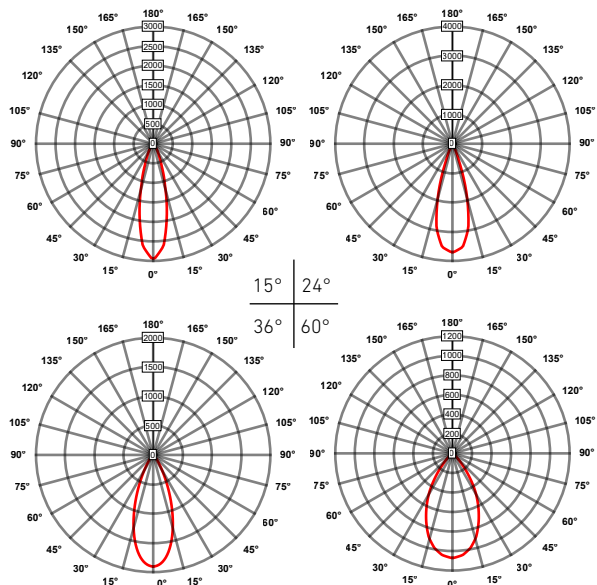

# Fire Spot Small 113

### Housing Size

98 mm x 113 mm diameter