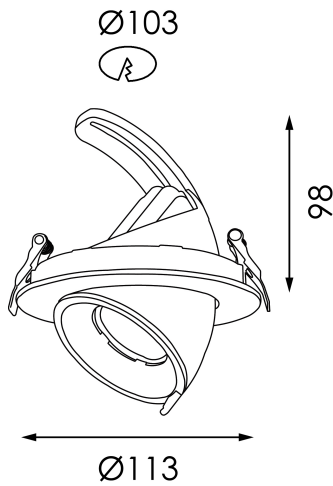

# Fire Spot Small 113

## Specification Sheet

### Housing Size

98 mm x 113 mm diameter