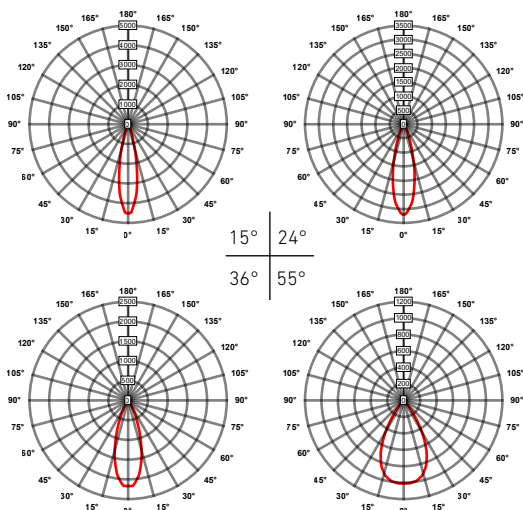

### Housing Size

170 mm x 62 mm diameter