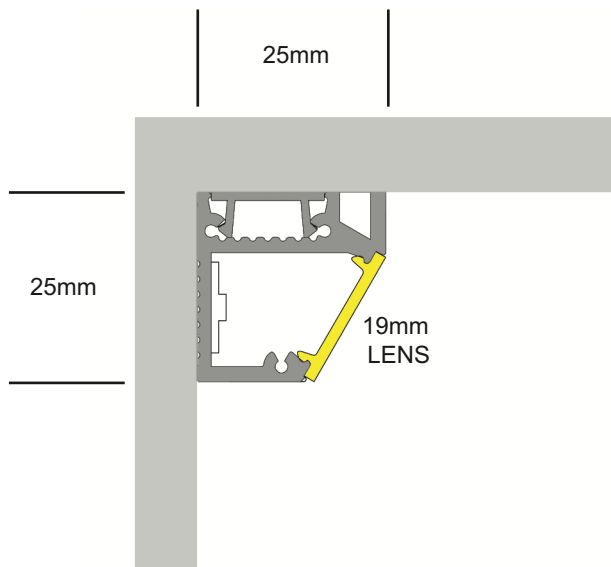

Contact Factory

MICRO-C

Corner Mounted

Dimensions

Mounting Options

MICRO-CWM
Corner Mount

MICRO-C

Corner Mounted