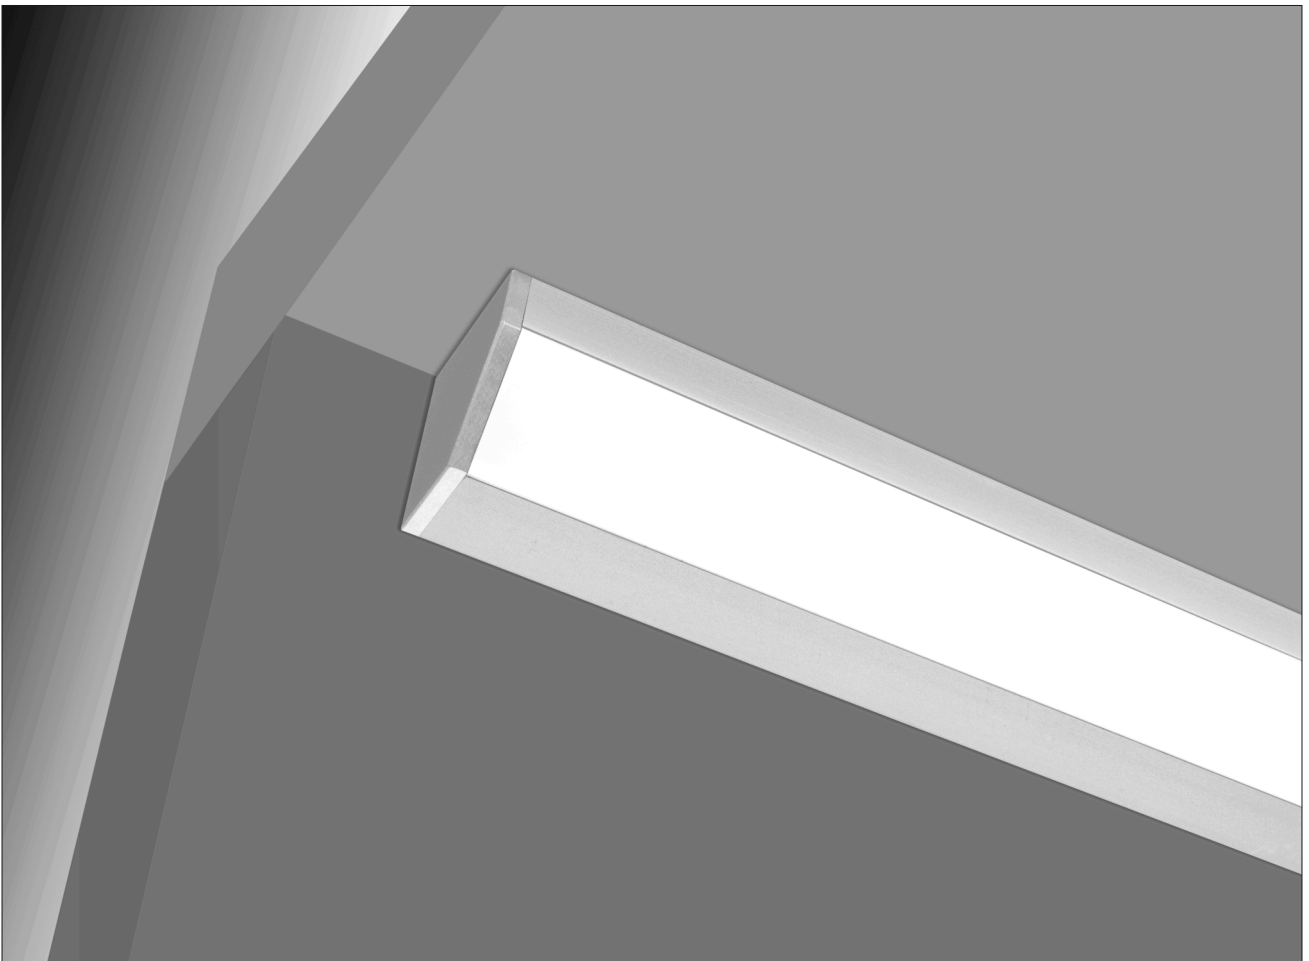

MICRO-C

Corner Mounted

MICRO-C

Corner Mounted

LIGHT FORMS

1. Base Model

MICRO-CWM

Corner & Wall mounted

2. Run Length/Size

Enter length in mm for custom lengths.
See **Standard Lengths and Shapes** PDF for standard products.

3. LED Lamping

DEC - **xxxxK** (example: *DEC-4000K*)

Decorative Output, 612 delivered lm/M, 14.4W/M, 43 lm/W @ 4000K
2700K 3000K 3500K 4000K 5000K 6500K