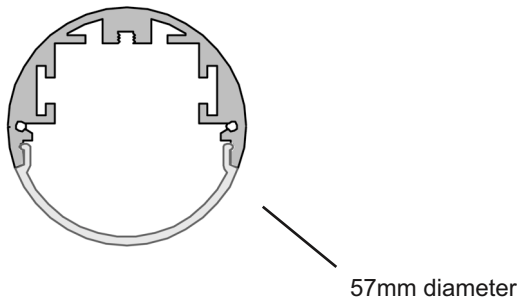

ROUND LIGHTPLANE 2 – RLP2

Suspended, Wall Sconce

Dimensions

Mounting Options