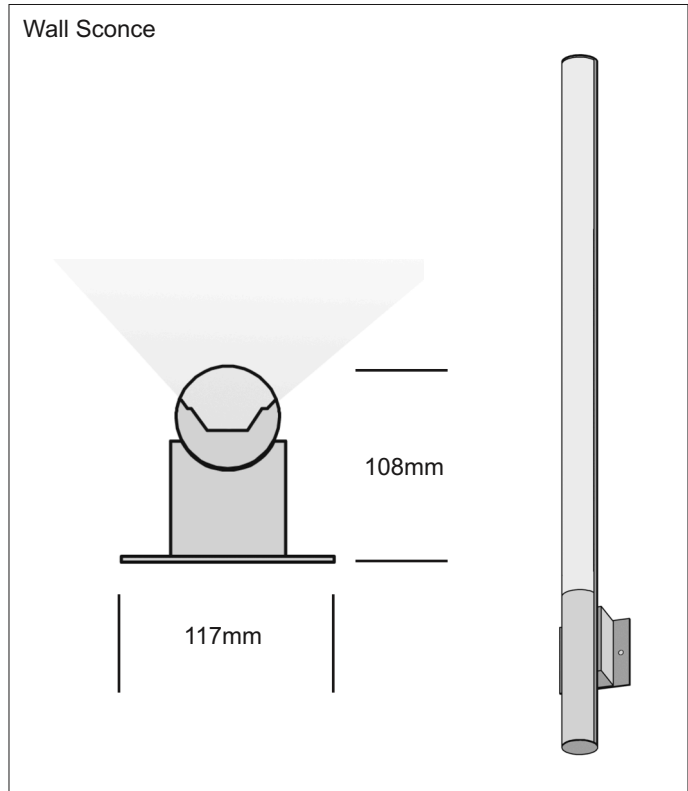

ROUND LIGHTPLANE 2 – RLP2

Suspended, Wall Sconce

Dimensions

Mounting Options