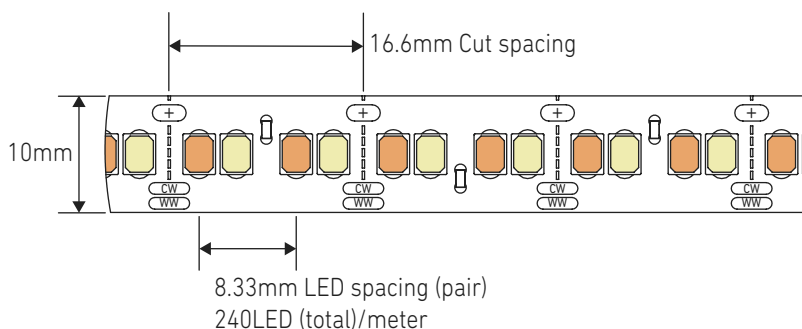

## Tunable White 18W/m

LIGHT FORMS

Tape

This high-efficiency LED tape features 240 LEDs per metre, delivering smooth, uniform illumination with minimal spotting. With tunable white functionality ranging from 2700K to 6000K, it allows precise control over colour temperature, making it ideal for both ambient and task lighting across residential and commercial environments.

### Features

High-density output with 240 LEDs per metre for smooth, uniform light

Multiple colour temperatures: 2700-6000K

High colour rendering options: CRI 80

Strong performance: 840-1748 lumens per metre

### Dimensions

## Tunable White 18W/m

LIGHT FORMS

Type	CRI / CCT	CCT	LED/M	IP	Cutting mm	Lumen lm/m (±5%)	Voltage	Power W (±10%)	Width mm
Minimum (6.6w/m)	80	3000	160	IP20	50	630-790	24	6.6	8
	90								
	95								
	80	3500							
	90								
	95								
	80	4000							
	90								
	95								
Low (7.2w/m)	80	3000	160	IP20	50	1068-1290	24	7.2	8
	90								
	95								
	80	3500							
	90								
	95								
	80	4000							
	90								
	95								
Medium (10.8w/m)	80	3000	160	IP20	50	1600-2000	24	10.8	8
	90								
	95								
	80	3500							
	90								
	95								
	80	4000							
	90								
	95								
Upper Medium (14.4w/m)	80	3000	160	IP20	50	2000-2600	24	14.4	8
	90								
	95								
	80	3500							
	90								
	95								
	80	4000							
	90								
	95								
High (19.2w/m)	80	3000	240	IP20	10	2764-3500	24	19.2	10
	90								
	95								
	80	3500							
	90								
	95								
	80	4000							
	90								
	95								
Max (28w/m)	80	3000	240	IP20	33.3	4446-4724	24	28	10
	90								
	95								
	80	3500							
	90								
	95								
	80	4000							
	90								
	95								
RGB			160	IP20	50	436	24	15	10
RGBW	80	3000	160	IP20	50	488	24	30.8	10
		4000							
Tunable White	80	1800-3000	240	IP20	16.6	891-1853	24	19.2	10
	90	2700-6000	240	IP20	16.6	840-1748	24	18	10