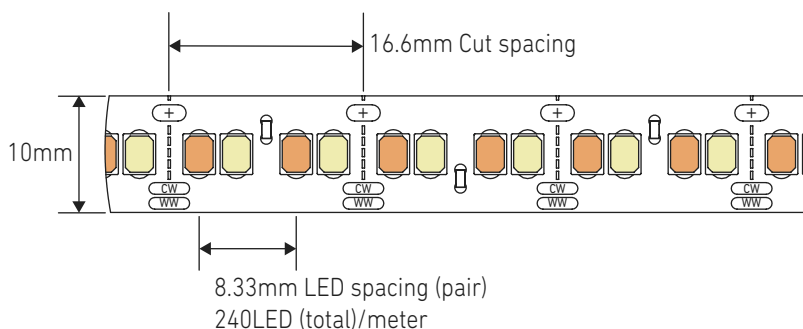

## Tunable White 19.2W/m

LIGHT FORMS

Tape

This high-efficiency LED tape features 240 LEDs per metre, delivering smooth, uniform illumination with minimal spotting. With tunable white functionality ranging from 1800K to 3000K, it allows precise control over colour temperature, making it ideal for both ambient and task lighting across residential and commercial environments.

### Features

High-density output with 240 LEDs per metre for smooth, uniform light

Multiple colour temperatures: 1800-3000K

High colour rendering options: CRI 80

Strong performance: 891-1853 lumens per metre

### Dimensions

## Tunable White 19.2W/m

LIGHT FORMS

Type	CRI / CCT	CCT	LED/M	IP	Cutting mm	Lumen lm/m (±5%)	Voltage	Power W (±10%)	Width mm
Minimum (6.6w/m)	80	3000	160	IP20	50	630-790	24	6.6	8
	90								
	95								
	80	3500							
	90								
	95								
	80	4000							
	90								
	95								
Low (7.2w/m)	80	3000	160	IP20	50	1068-1290	24	7.2	8
	90								
	95								
	80	3500							
	90								
	95								
	80	4000							
	90								
	95								
Medium (10.8w/m)	80	3000	160	IP20	50	1600-2000	24	10.8	8
	90								
	95								
	80	3500							
	90								
	95								
	80	4000							
	90								
	95								
Upper Medium (14.4w/m)	80	3000	160	IP20	50	2000-2600	24	14.4	8
	90								
	95								
	80	3500							
	90								
	95								
	80	4000							
	90								
	95								
High (19.2w/m)	80	3000	240	IP20	10	2764-3500	24	19.2	10
	90								
	95								
	80	3500							
	90								
	95								
	80	4000							
	90								
	95								
Max (28w/m)	80	3000	240	IP20	33.3	4446-4724	24	28	10
	90								
	95								
	80	3500							
	90								
	95								
	80	4000							
	90								
	95								
RGB			160	IP20	50	436	24	15	10
RGBW	80	3000	160	IP20	50	488	24	30.8	10
		4000							
Tunable White	80	1800-3000	240	IP20	16.6	891-1853	24	19.2	10
	90	2700-6000	240	IP20	16.6	840-1748	24	18	10