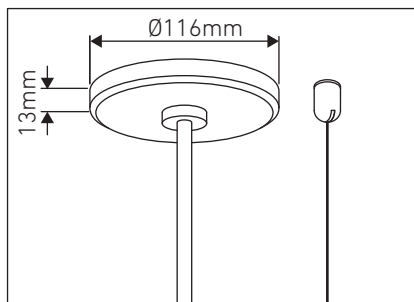

Click here to navigate to the online Product Configurator.

Lightplane 2.5

LIGHT FORMS

Dimensions

Direct
Flush Diffuser

Direct
Drop Diffuser

Direct/Indirect
Flush Diffuser

Direct/Indirect
Drop Diffuser

VS -Vertical Suspended

*Drop length supplied 2500mm.
Length adjustable on site.

RD -Rod Suspended

*Drop Rod length to be confirmed prior to production.
Not adjustable on site.

Lightplane 2.5

LIGHT FORMS

Body Colours