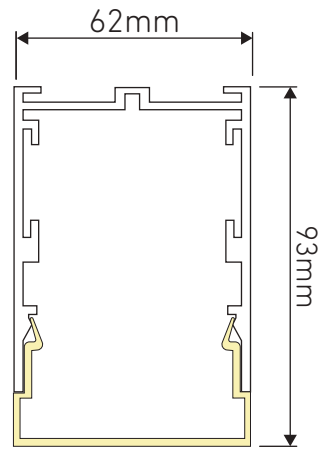

Click here to navigate to the online Product Configurator.

Lightplane 2.5

LIGHT FORMS

Dimensions

Direct
Flush Diffuser

Direct
Drop Diffuser

Direct/Indirect
Flush Diffuser

Direct/Indirect
Drop Diffuser

VS -Vertical Suspended

*Drop length supplied 2500mm.
Length adjustable on site.

RD -Rod Suspended

*Drop Rod length to be confirmed prior to production.
Not adjustable on site.

Lightplane 2.5

LIGHT FORMS

Body Colours