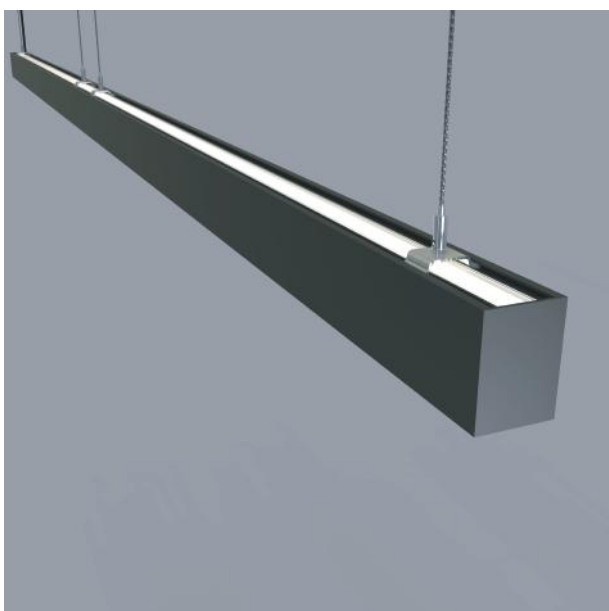

Lightplane 2.5

LP2.5-LED
62mm x 80/85mm

LIGHT FORMS

Linear

The Lightplane 2.5 is a sleek, versatile luminaire designed for various applications, offering direct, indirect, or direct-indirect illumination. It can be suspended, wall-mounted, or surface-mounted, it can be fitted with a 3 circuit or DALI track adaptor, and it can be used within a wide array of suspended ceiling systems.

Y2205I
Golden Splendour

Y2M30I
Dark Bronze

RW404I
Copper Coarse

EW002E
Aluminium Metallic
Gloss

Y2214F
Anodic Bronze

For full details
and links to the
Interpon powder
range, click here.

Lightplane 2.5

LIGHT FORMS

User adjustable sliding brackets.
Allowing for on site adjustment of hanging position.

Continuous indirect output options.

Lightplane 2.5

LIGHT FORMS

Projects