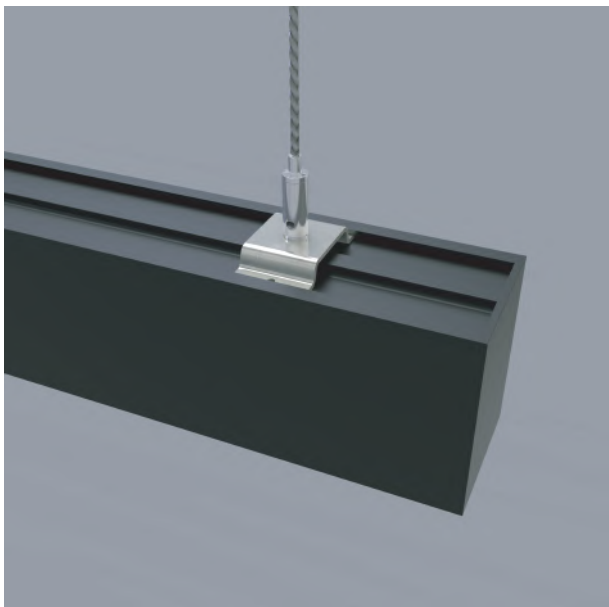

Lightplane 2.5

LP2.5-LED
62mm x 80/85mm

LIGHT FORMS

Linear

The Lightplane 2.5 is a sleek, versatile luminaire designed for various applications, offering direct, indirect, or direct-indirect illumination. It can be suspended, wall-mounted, or surface-mounted, it can be fitted with a 3 circuit or DALI track adaptor, and it can be used within a wide array of suspended ceiling systems.

User adjustable sliding brackets.
Allowing for on site adjustment of hanging position.

Continuous indirect output options.

Lightplane 2.5

LIGHT FORMS

Projects