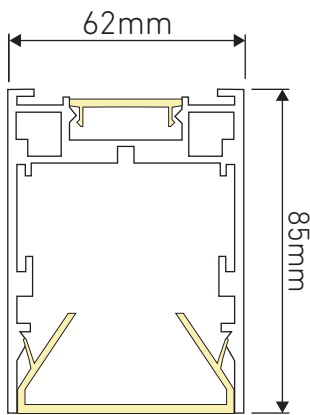

Click here to navigate to the online Product Configurator.

Lightplane 2.5

LIGHT FORMS

Dimensions

Direct
Flush Diffuser

Direct
Drop Diffuser

Direct/Indirect
Flush Diffuser

Direct/Indirect
Drop Diffuser

VS -Vertical Suspended

*Drop length supplied 2500mm.
Length adjustable on site.

RD -Rod Suspended

*Drop Rod length to be confirmed prior to production.
Not adjustable on site.

Lightplane 2.5

LIGHT FORMS

Body Colours