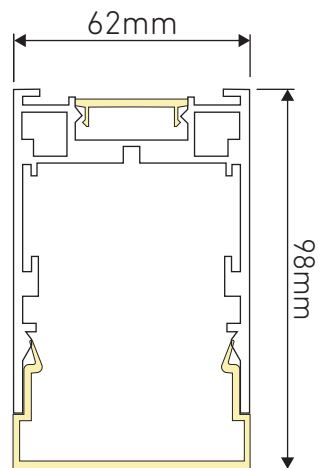

Click here to navigate to the online Product Configurator.

Lightplane 2.5

LIGHT FORMS

Dimensions

Direct
Flush Diffuser

Direct
Drop Diffuser

Direct/Indirect
Flush Diffuser

Direct/Indirect
Drop Diffuser

VS -Vertical Suspended

*Drop length supplied 2500mm.
Length adjustable on site.

RD -Rod Suspended

*Drop Rod length to be confirmed prior to production.
Not adjustable on site.

Lightplane 2.5

LIGHT FORMS

Body Colours