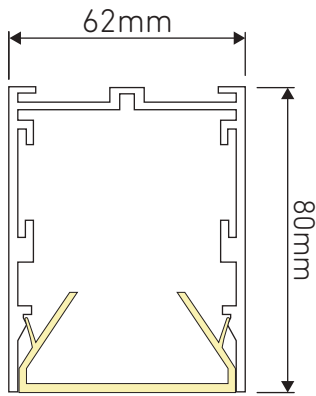

Click here to navigate to the online Product Configurator.

Lightplane 2.5

LIGHT FORMS

Dimensions

Direct
Flush Diffuser

Direct
Drop Diffuser

Direct/Indirect
Flush Diffuser

Direct/Indirect
Drop Diffuser