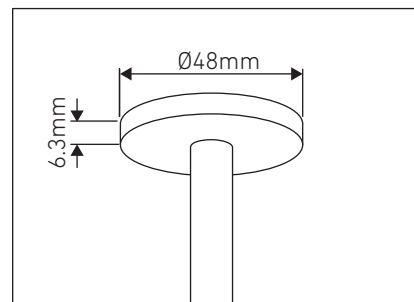

Click here to navigate to the online Product Configurator.

Lightplane 2.5

LIGHT FORMS

Dimensions

Direct
Flush Diffuser

Direct
Drop Diffuser

Direct/Indirect
Flush Diffuser

Direct/Indirect
Drop Diffuser

VS -Vertical Suspended

*Drop length supplied 2500mm.
Length adjustable on site.

RD -Rod Suspended

*Drop Rod length to be confirmed prior to production.
Not adjustable on site.

Lightplane 2.5

LIGHT FORMS

Body Colours