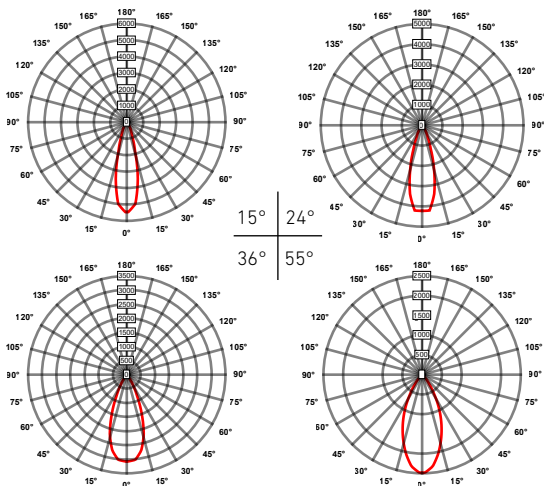

### Housing Size

142 mm x 50 mm diameter